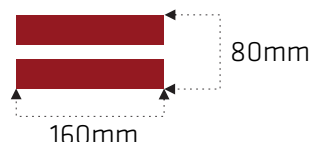

Specification No 3

Surname and flag

Skrūzmane

Font: **Arial Black**

□ White
Max high 85mm