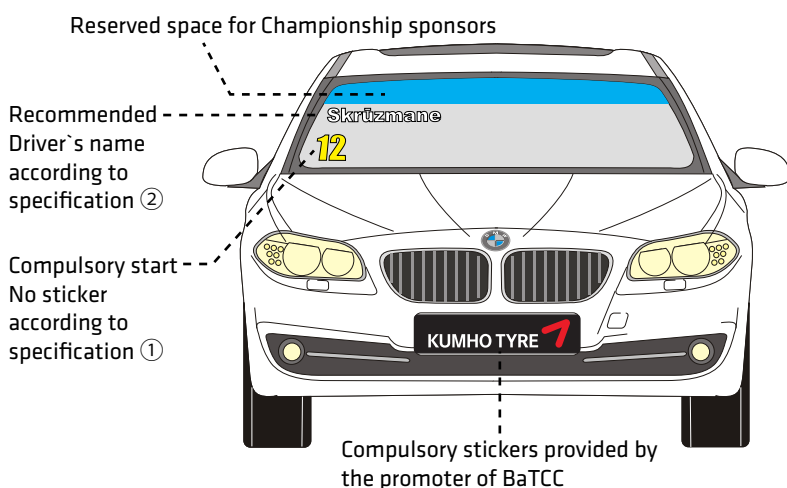

## COMPULSORY STICKERS 2017

### KUMHO CHALLENGE 2017

#### Specification No 1

Numbers

Font: **Impact**  
 Electric yellow  
 160mm

Font: **Impact**  
 Electric orange  
 160mm