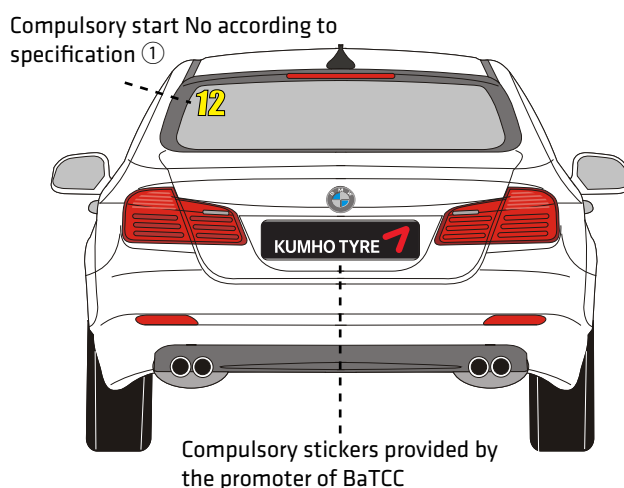

## COMPULSORY STICKERS 2017

#### Specification No 1

Numbers

Font: **Impact**  
 Electric yellow  
 160mm

Font: **Impact**  
 Electric orange  
 160mm