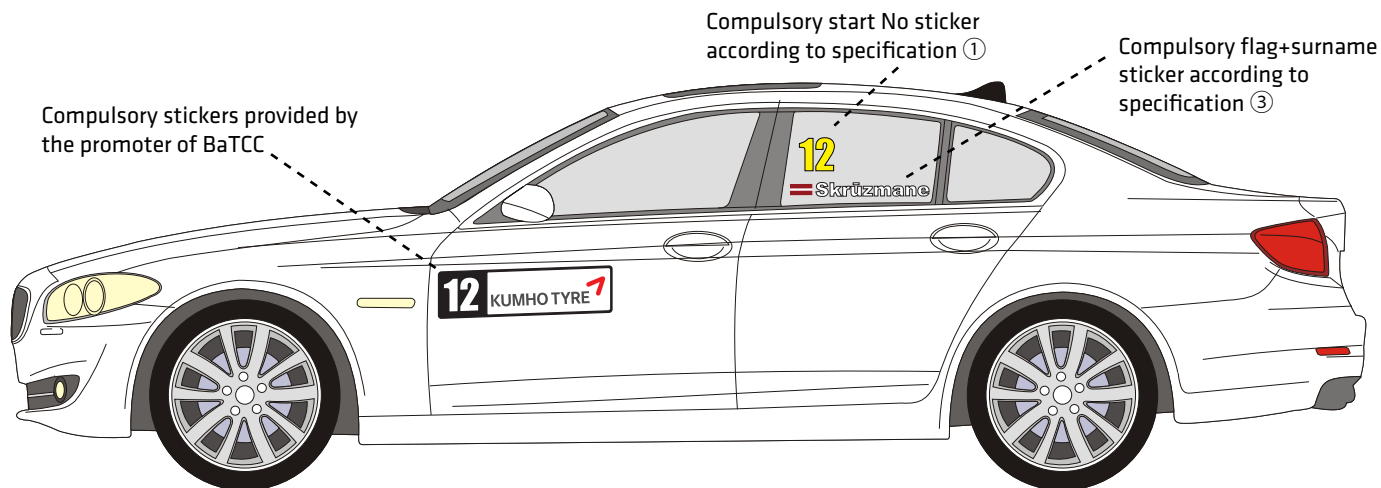

## COMPULSORY STICKERS 2017

#### Specification No 1

Numbers

Font: **Impact**  
 Electric yellow  
 160mm

Font: **Impact**  
 Electric orange  
 160mm