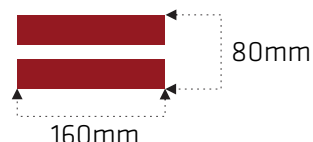

#### Specification No 1

Numbers

Font: **Impact**  
 Electric yellow  
 160mm

Font: **Impact**  
 Electric orange  
 160mm

#### Specification No 2

Surname

Font: **Arial Black**  
 White  
 Max width 600mm

#### Specification No 3

Surname and flag

Font: **Arial Black**  
 White  
 Max height 85mm