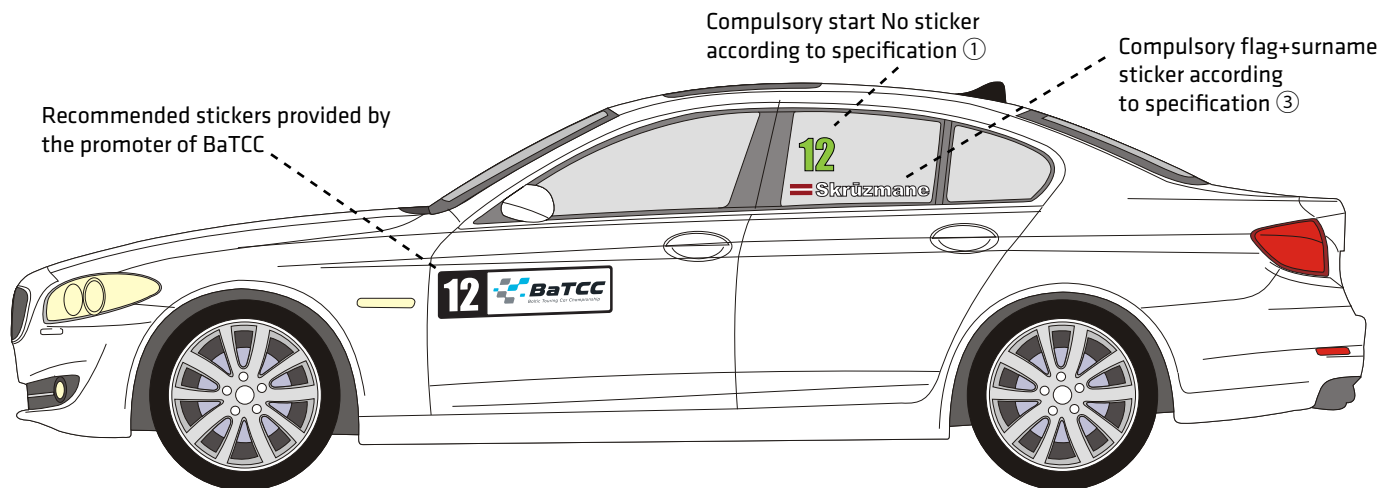

COMPULSORY STICKERS 2017

BALTIC TOURING CARS 2017

Specification No 1

Numbers

12

Font: **Impact**
■ Electric green
160mm

Specification No 2

Surname

Skrūzmane

Font: **Arial Black**

□ White
Max width 600mm

Specification No 3

Surname and flag

Skrūzmane

Font: **Arial Black**

□ White
Max high 85mm