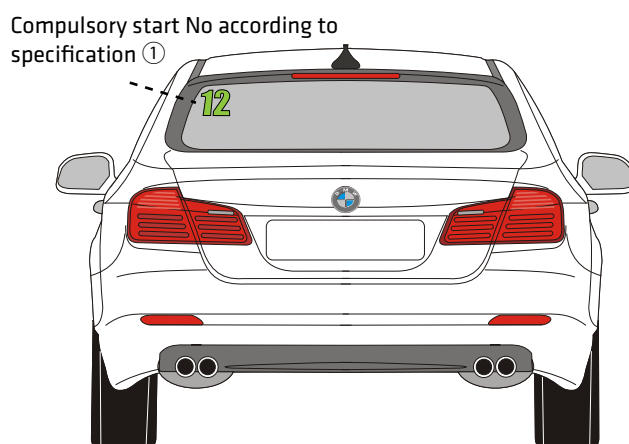

COMPULSORY STICKERS 2017

BALTIC TOURING CARS 2017

Specification No 1

Numbers

12

Font: **Impact**
■ Electric green
160mm

Specification No 2

Surname

Skrūzmane

Font: **Arial Black**

□ White
Max width 600mm

Specification No 3

Surname and flag

Skrūzmane

Font: **Arial Black**

□ White
Max high 85mm